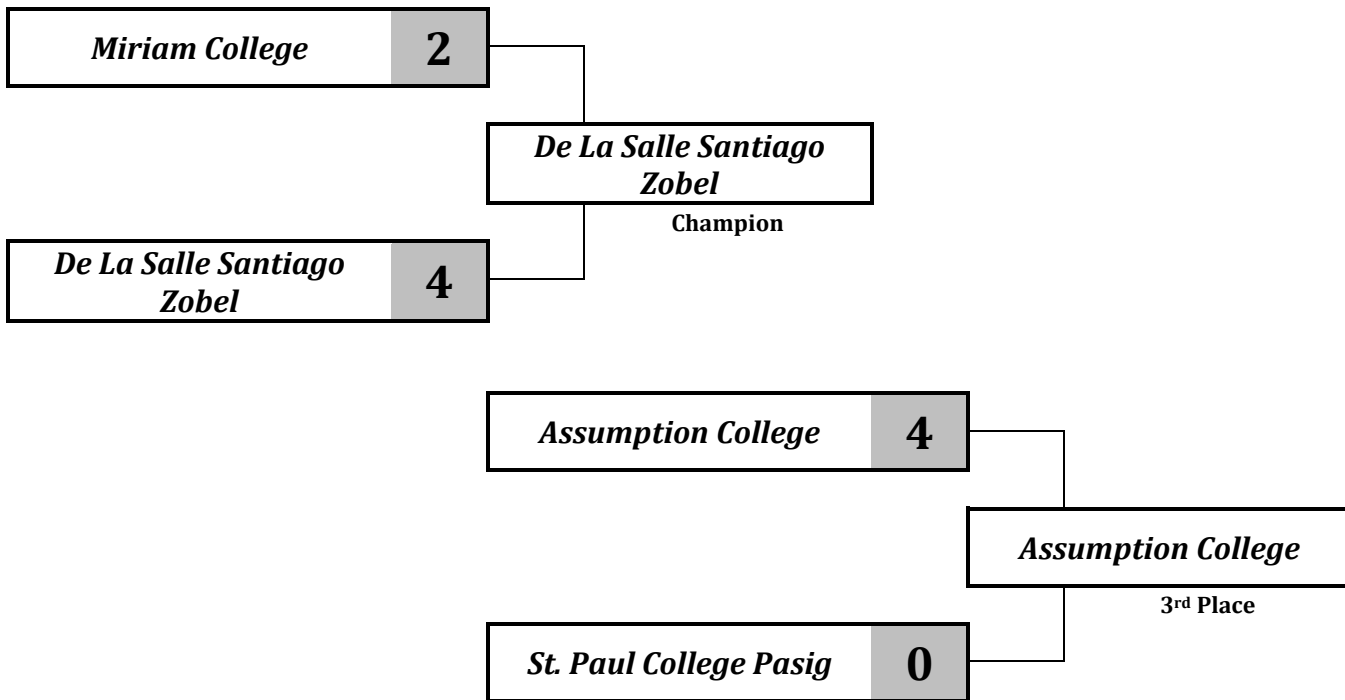

Futsal

Official Match Results MD - 08 [Finals] (01 April 2023)

JUNIORS DIVISION:-

INDIVIDUAL AWARDEES:-

Most Valuable Player:

- ✚ ALFORQUE, Maegan Andrea (#17, DLSZ)

Mythical Five:

- ✚ SUN, Orin Gabrielle (#22, AC)
- ✚ LUSUNG, Aeolie Marie [GK] (#1, DLSZ)
- ✚ TANJANGCO, Maria Danielle (#16, DLSZ)
- ✚ BICIERRO, Jada Louise (#22, MC)
- ✚ BAYONA, Sofia Rafaielle (#11, SPCP)