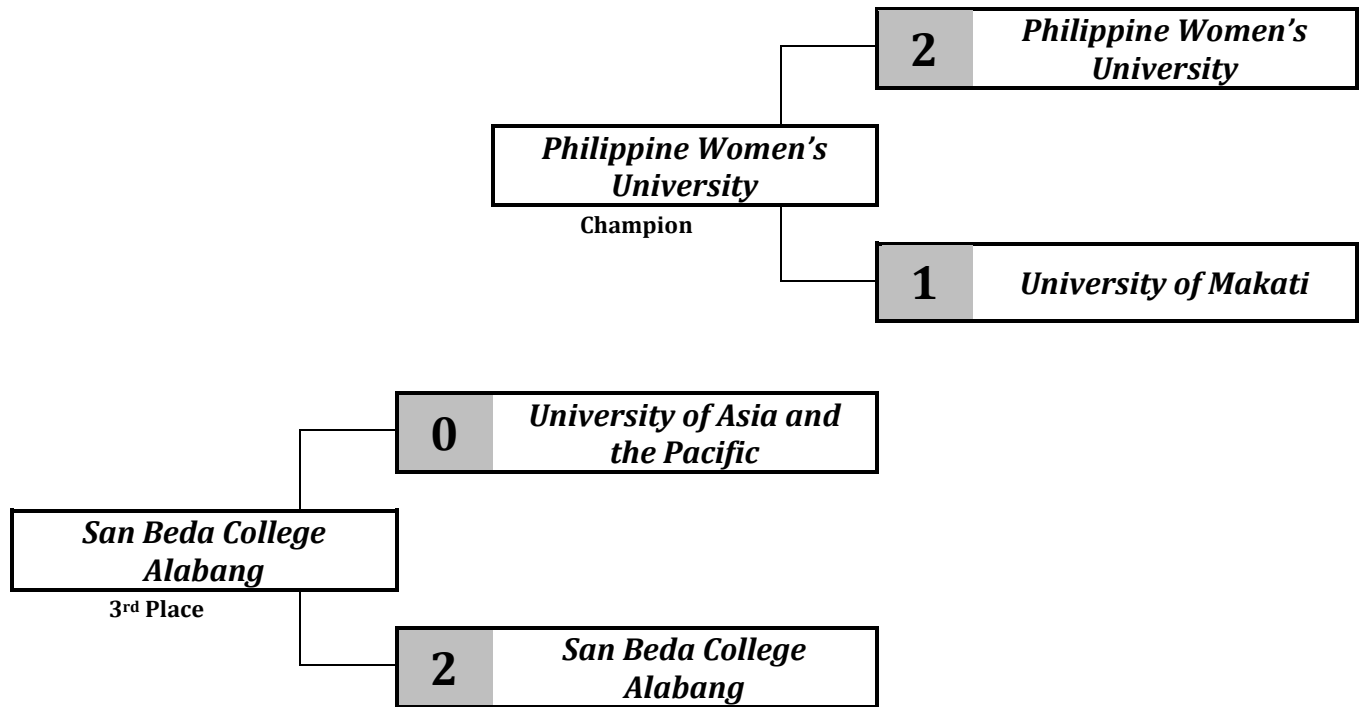

Futsal

SENIORS DIVISION:-

INDIVIDUAL AWARDEES:-

Most Valuable Player:

✚ LUCERO, Allyxa Ann (#18, PWU)

Mythical Five:

- ✚ MACARUBBO, Juliana (#7, PWU)
- ✚ MENDOZA, Irish [GK] (#1, SBCA)
- ✚ MAKALINTAL, Nicole Angela (#20, UA&P)
- ✚ ALCANTARA, Shella Mae (#12, UMak)
- ✚ NAÑOLA, Kaycee (#23, UMak)